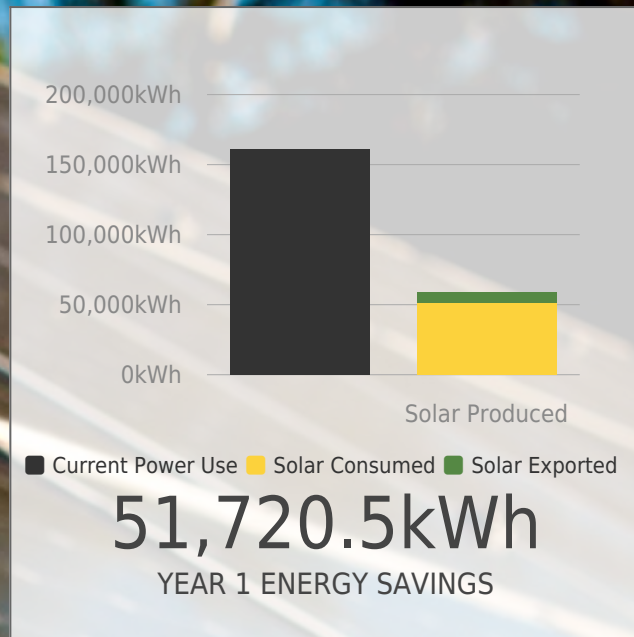

Your 60kW Solar System Summary

* Based on an annual power price increase of 3%. Based on a feed in tariff of \$0.080/kWh.