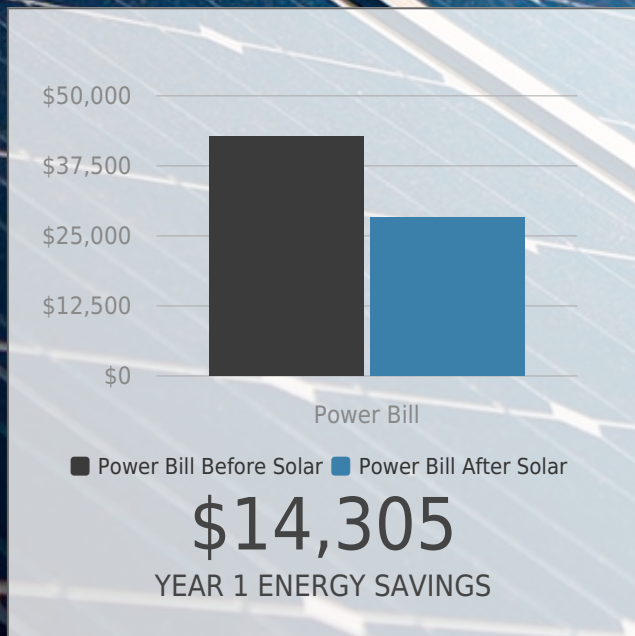

Your 60kW Solar System Summary

* Based on an annual power price increase of 3%. Based on a feed in tariff of \$0.080/kWh.