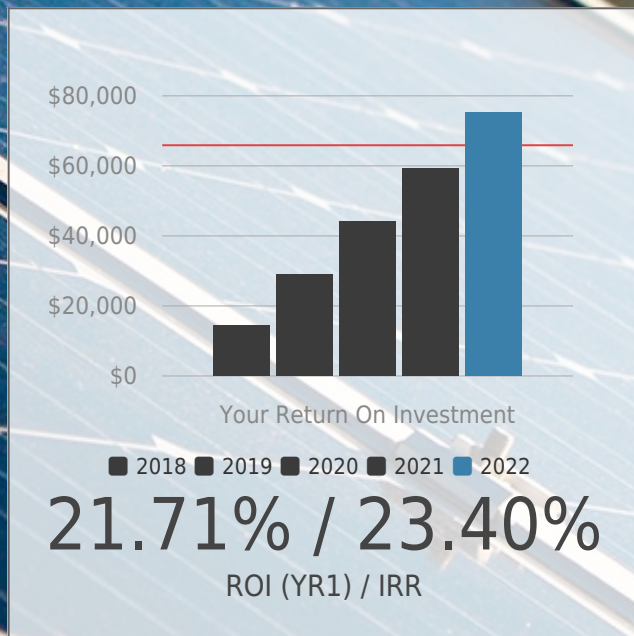

Your 60kW Solar System Summary

* Based on an annual power price increase of 3%. Based on a feed in tariff of \$0.080/kWh.