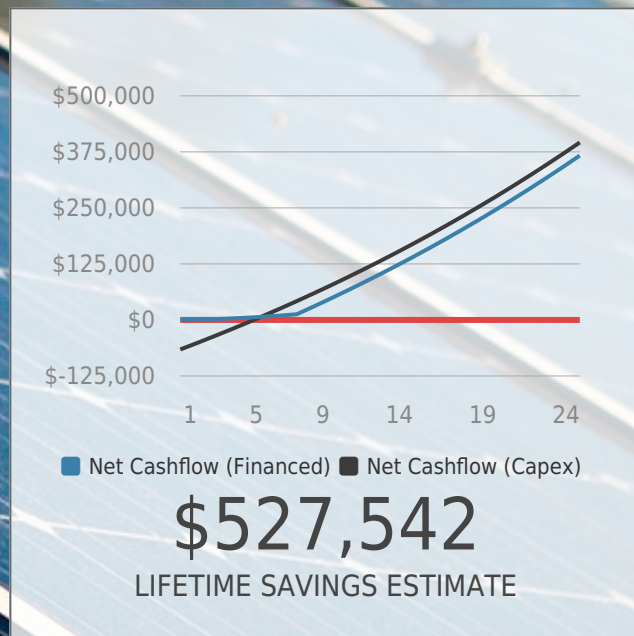

Your 60kW Solar System Summary

* Based on an annual power price increase of 3%. Based on a feed in tariff of \$0.080/kWh.