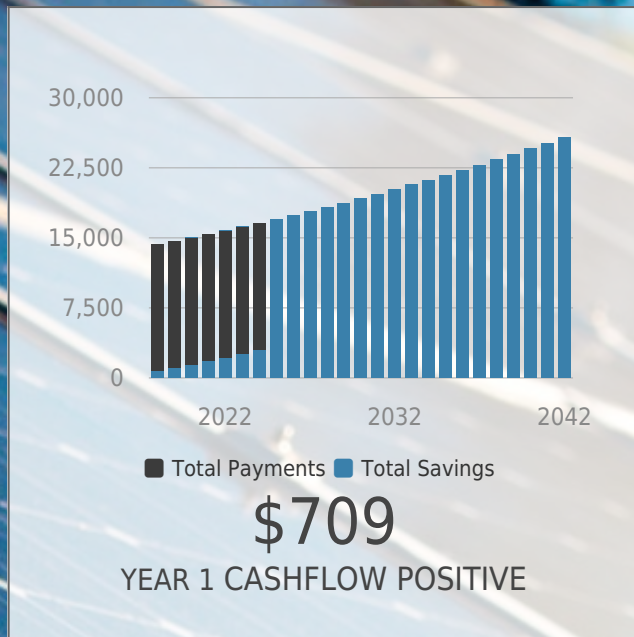

Your 60kW Solar System Summary

* Based on an annual power price increase of 3%. Based on a feed in tariff of \$0.080/kWh.