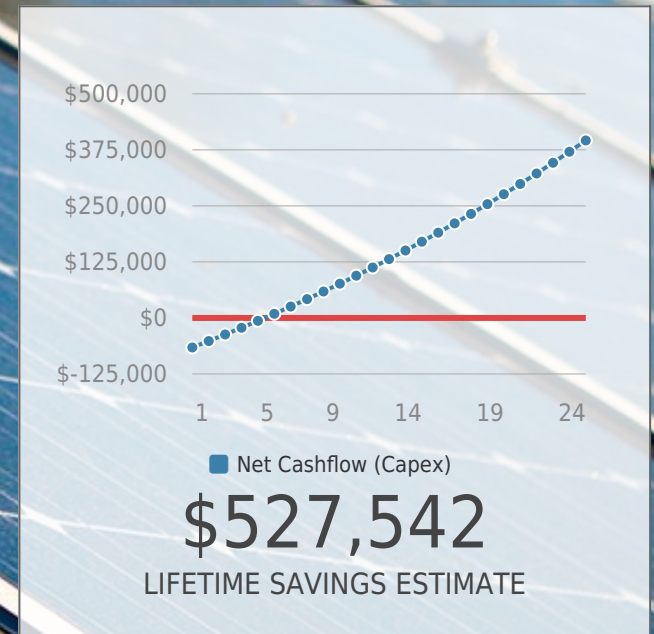

Your 60kW Solar System Summary

* Based on an annual power price increase of 3%. Based on a feed in tariff of \$0.080/kWh.