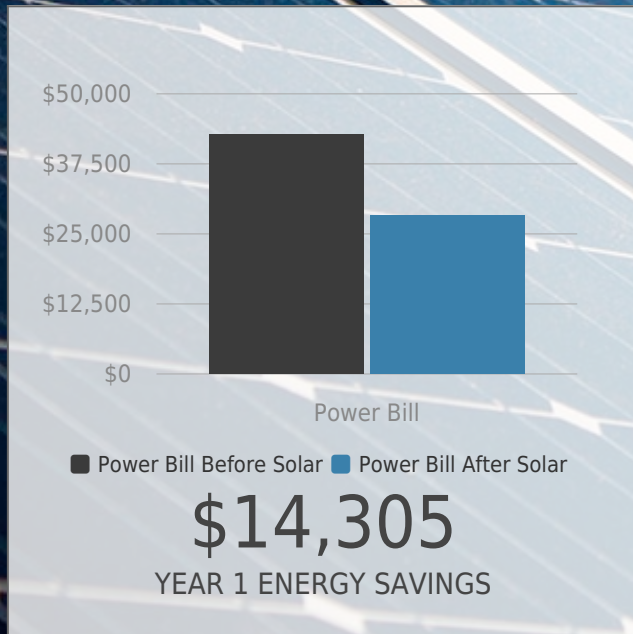

Your 60kW Solar System Summary

* Based on an annual power price increase of 3%. Based on a feed in tariff of \$0.080/kWh.