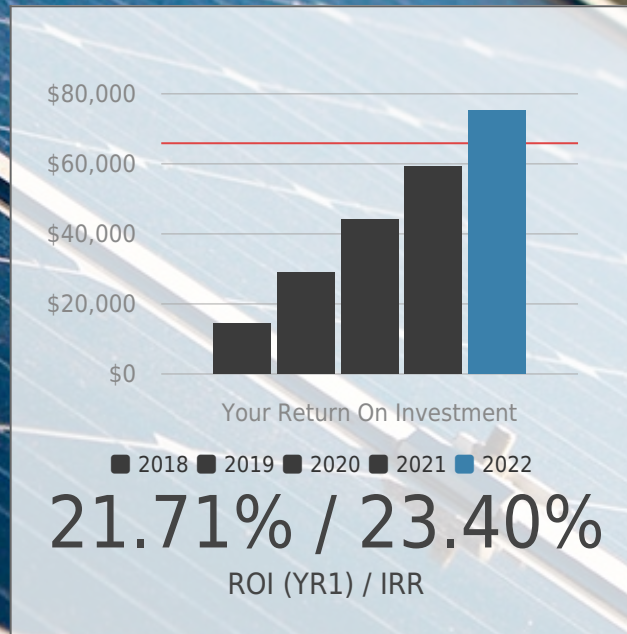

Your 60kW Solar System Summary

* Based on an annual power price increase of 3%. Based on a feed in tariff of \$0.080/kWh.