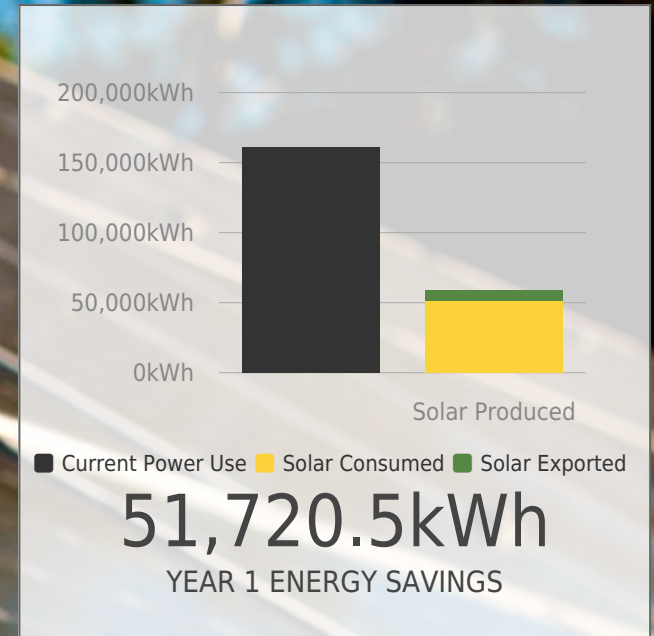

Your 60kW Solar System Summary

* Based on an annual power price increase of 3%. Based on a feed in tariff of \$0.080/kWh.