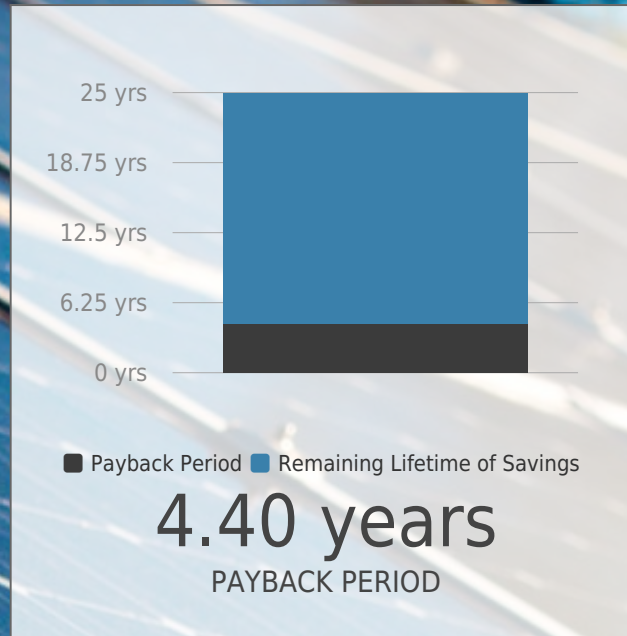

Your 60kW Solar System Summary

* Based on an annual power price increase of 3%. Based on a feed in tariff of \$0.080/kWh.